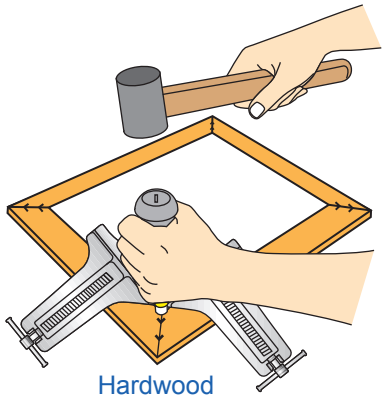

Softwood

Handpinner

Hardwood

Adjustable mounting support for shaped moulding

V-Nails Inserting